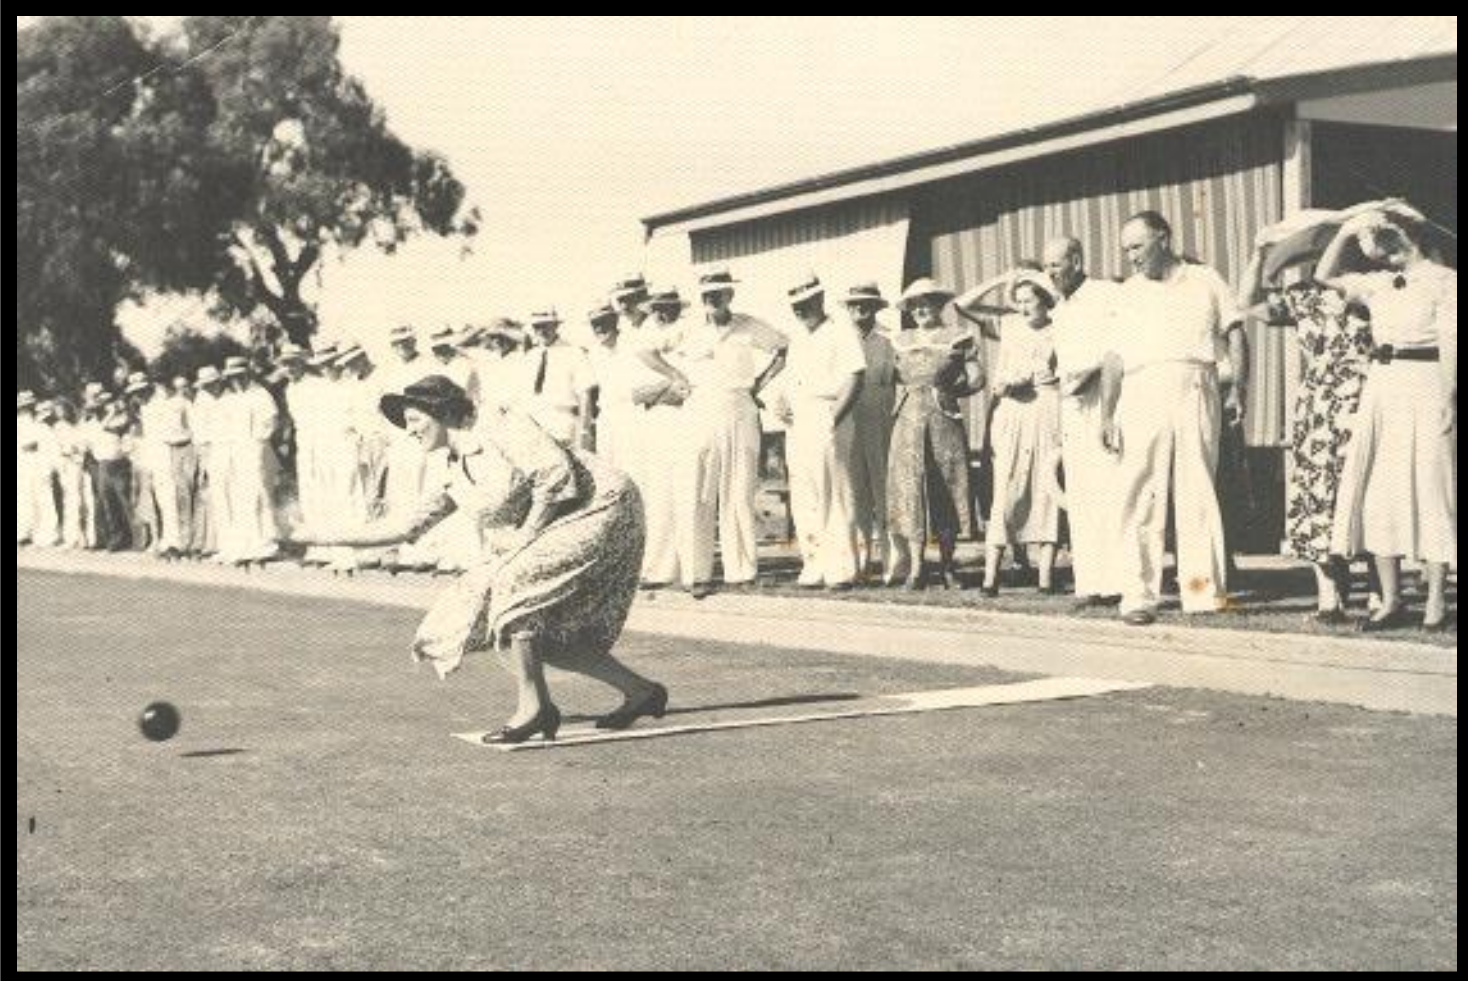

Stockinbingal Bowling Club

**Moving original club to the
bowling greens.
1950**

Moving the weatherboard shop from Martin Street to the east end of the bowling green to make the first club rooms. Pulled by Alan Donaldson in his war surplus truck.

**Opening of the Bowling Greens
31 January 1953.**

Opening speeches.

Mrs Alan Donaldson on the mat bowling the first jack.

Mrs Alan Donaldson on the mat bowling the first jack.

Mrs Alan Donaldson on the mat bowling the first jack.