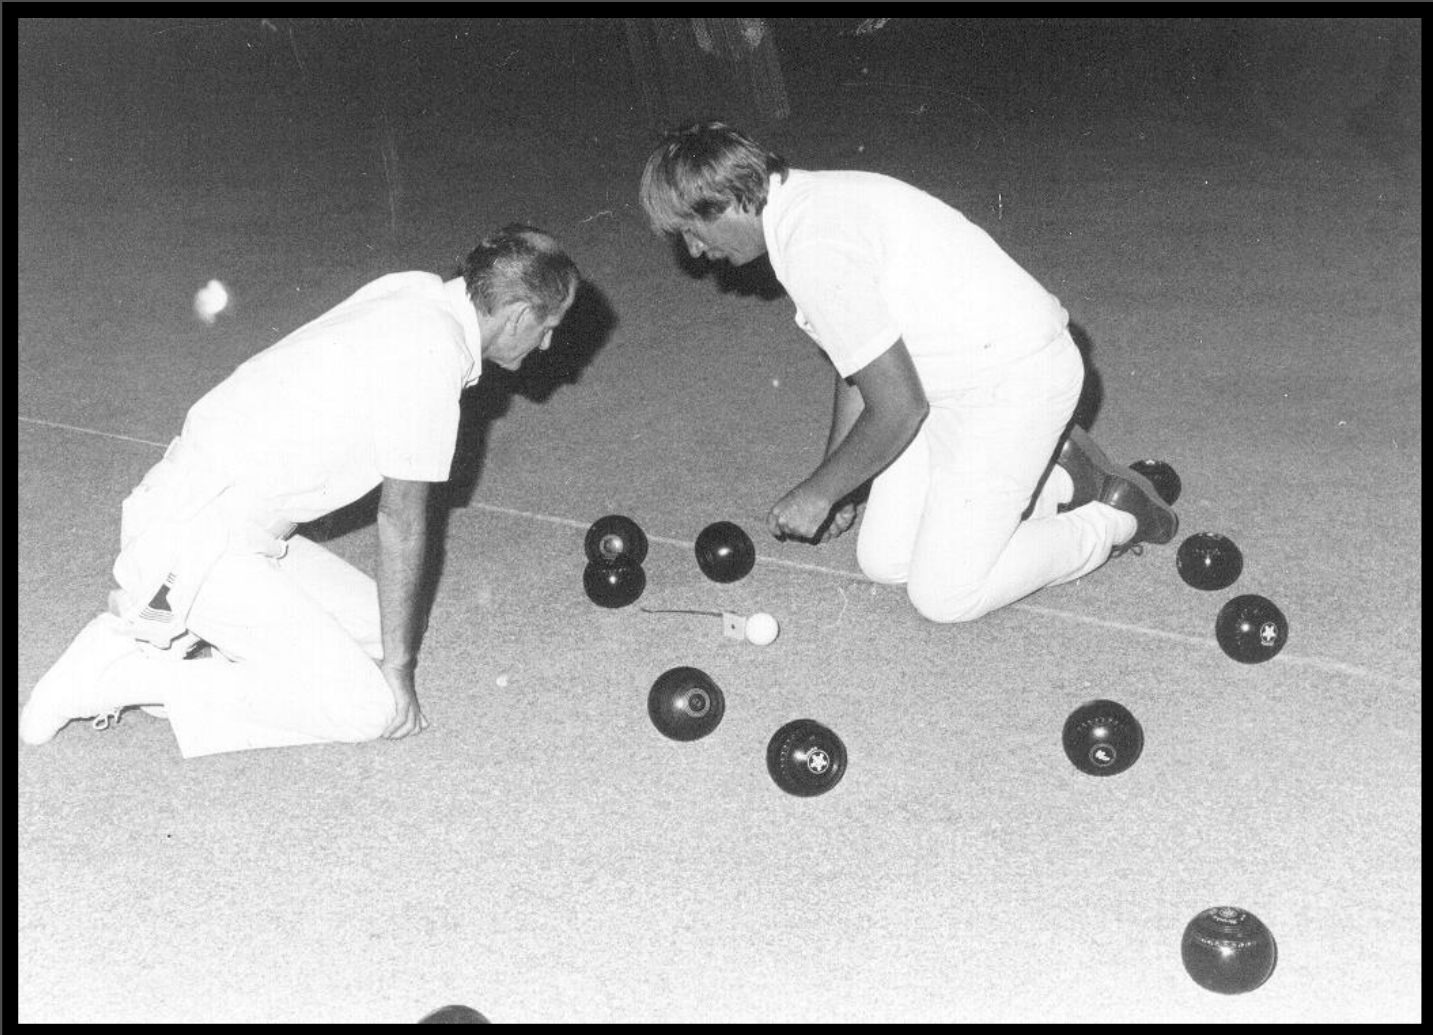

**How close is that?
Bernie Stephens, ?**