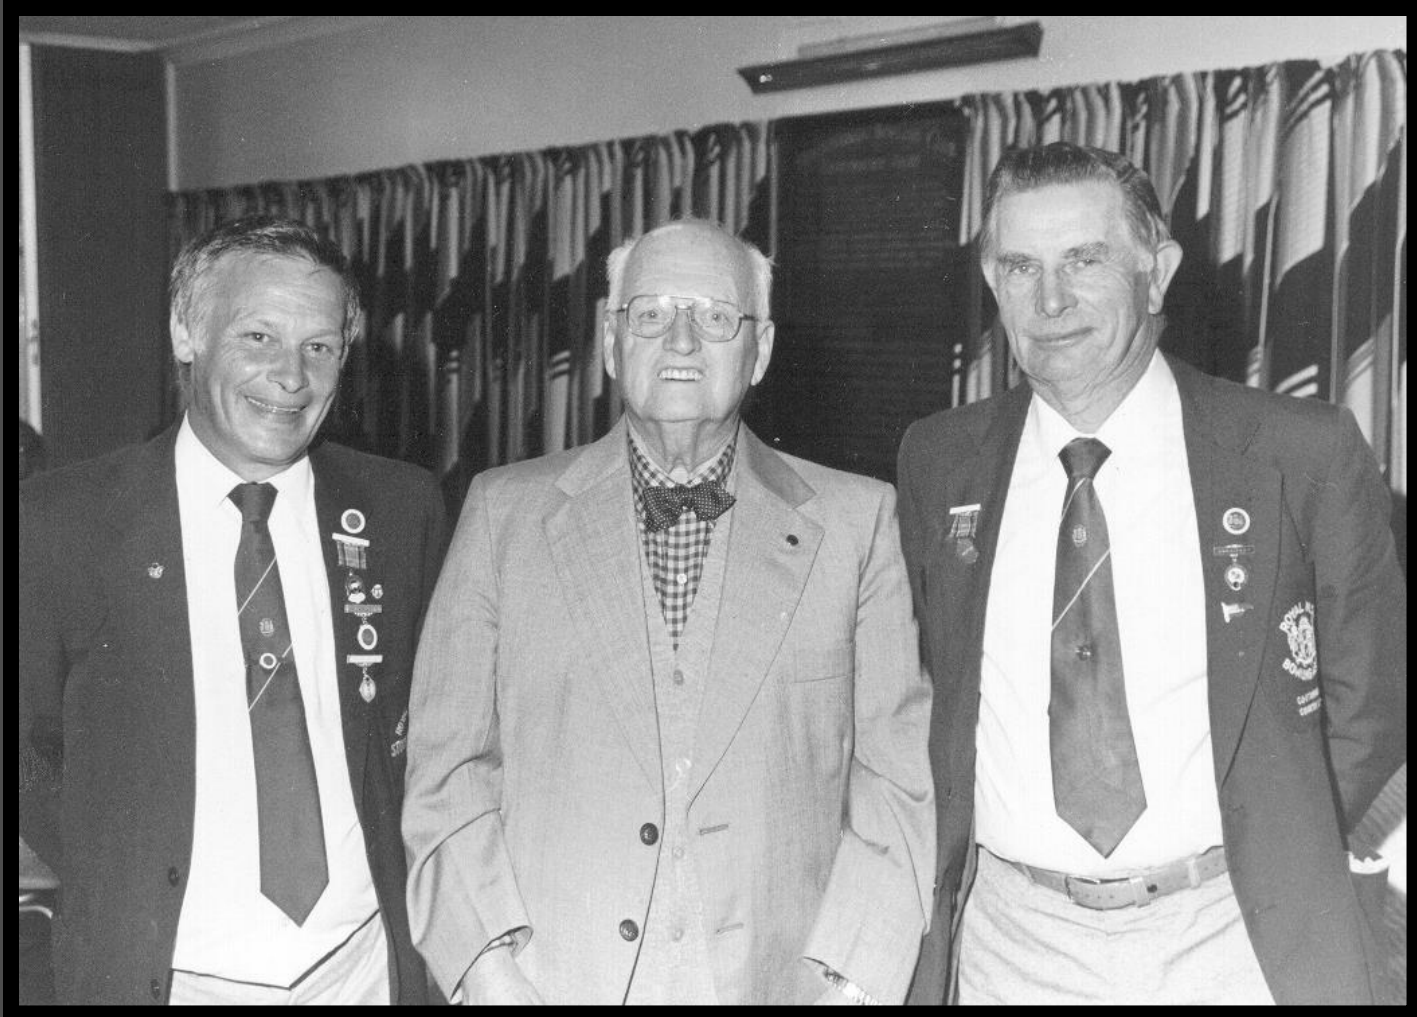

Norm McVicar, ? ,?