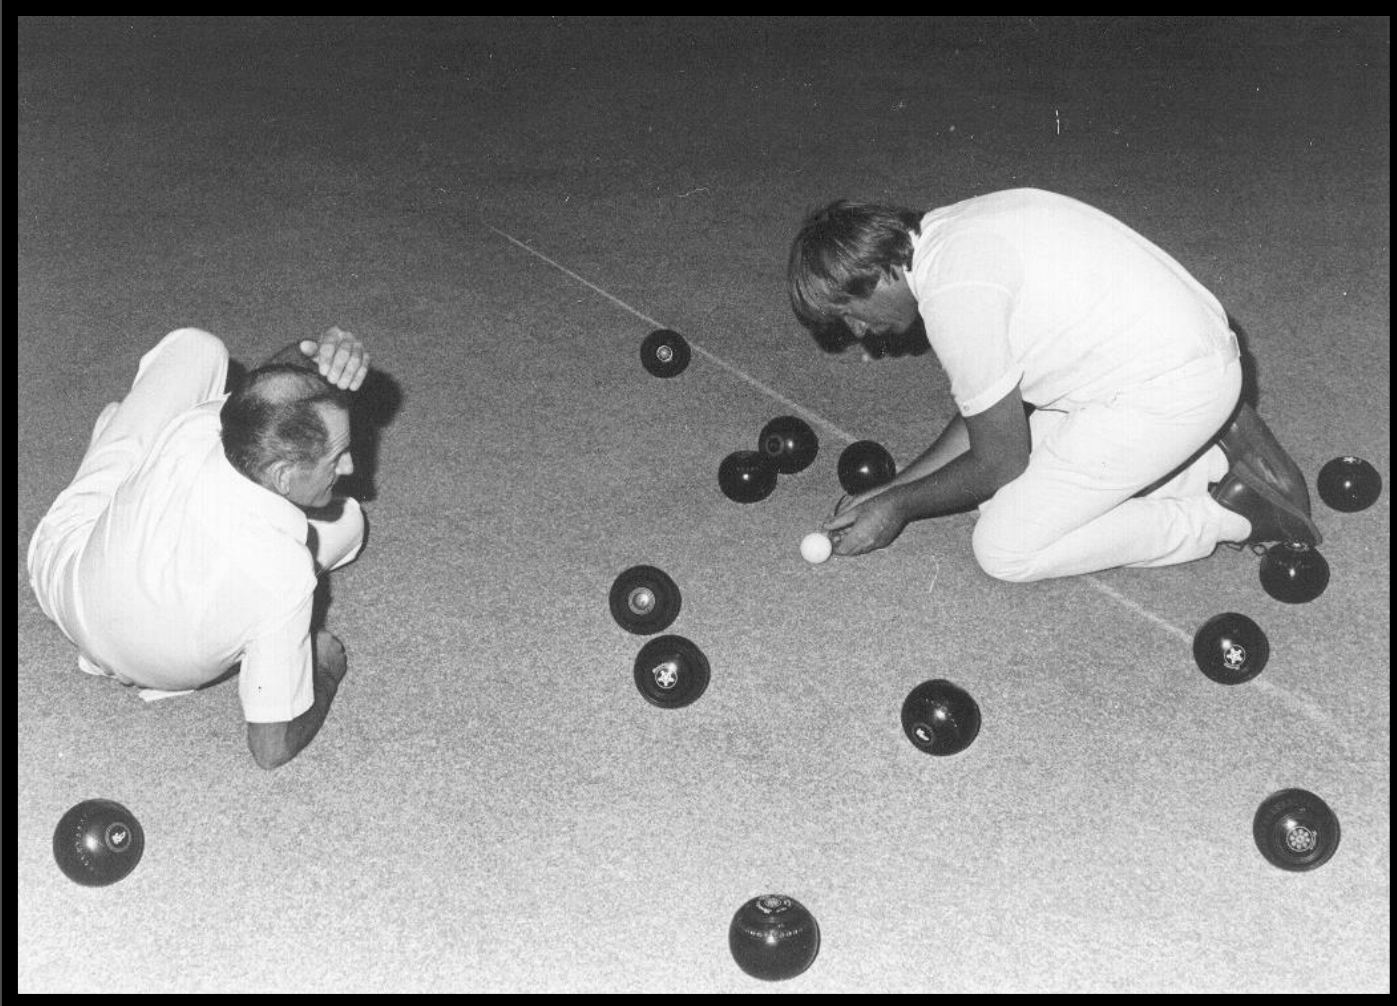

**How close is that?
Bernie Stephens, ?**